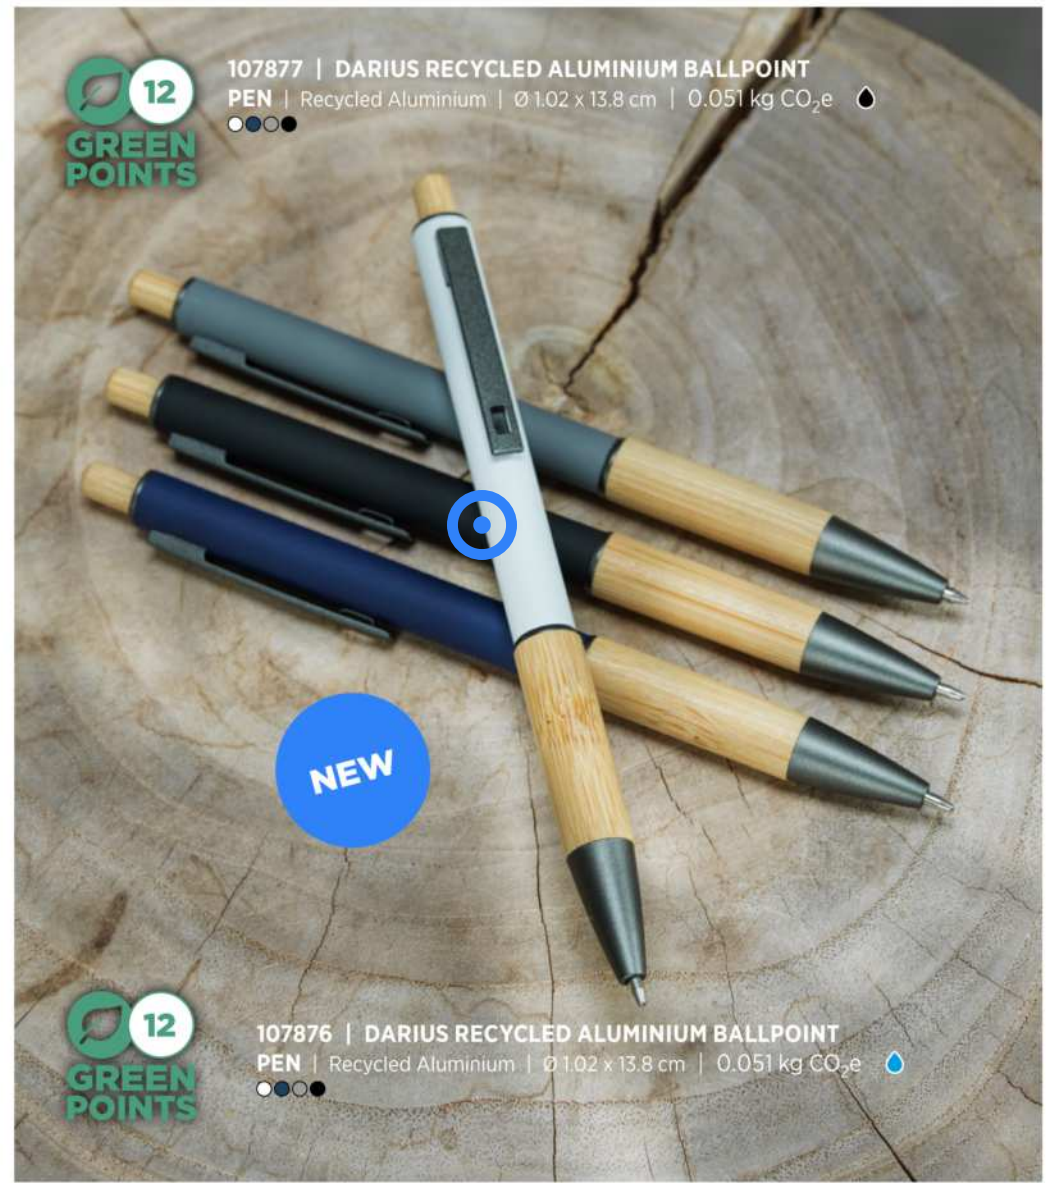

107893 | SENIKO BAMBOO INKLESS
PEN | Bamboo | Ø 0.88 x 15.5 cm | 0.010 kg CO₂e

44
GREEN
POINTS

NEW

107894 | KRAJONO BAMBOO INKLESS
PEN | Bamboo | Ø 0.88 x 15.7 cm | 0.015 kg CO₂e

44
GREEN
POINTS

NEW

107895 | MEZURI BAMBOO INKLESS
PEN | Bamboo | Ø 0.88 x 15.7 cm | 0.013 kg CO₂e