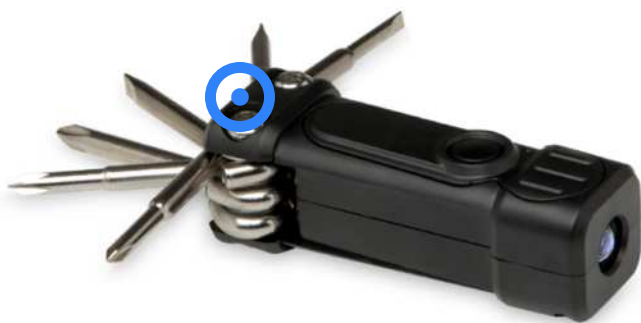

54
GREEN
POINTS

104569 | OCTO 8-IN-1 RCS RECYCLED PLASTIC SCREWDRIVER SET WITH TORCH | Recycled ABS Plastic | 8.3 x 3 x 3.3cm | 2.76 kg CO₂e
●●●●●

50
GREEN
POINTS

104576 | ALLEN BAMBOO HEX KEY TOOL SET | Bamboo | 4.6x3.6x15cm | 0,39 kg CO₂e
●●●●●