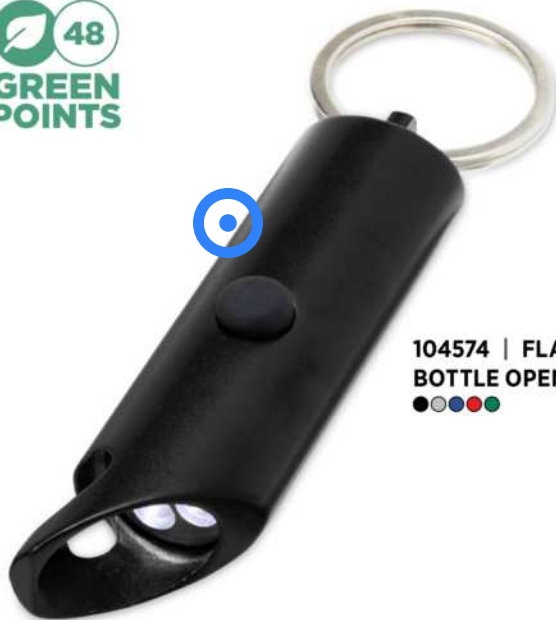

48
GREEN
POINTS

NEW

104574 | FLARE RECYCLED ALUMINIUM LED LIGHT AND BOTTLE OPENER WITH KEYCHAIN | 0,168 kg CO₂e

43
GREEN
POINTS