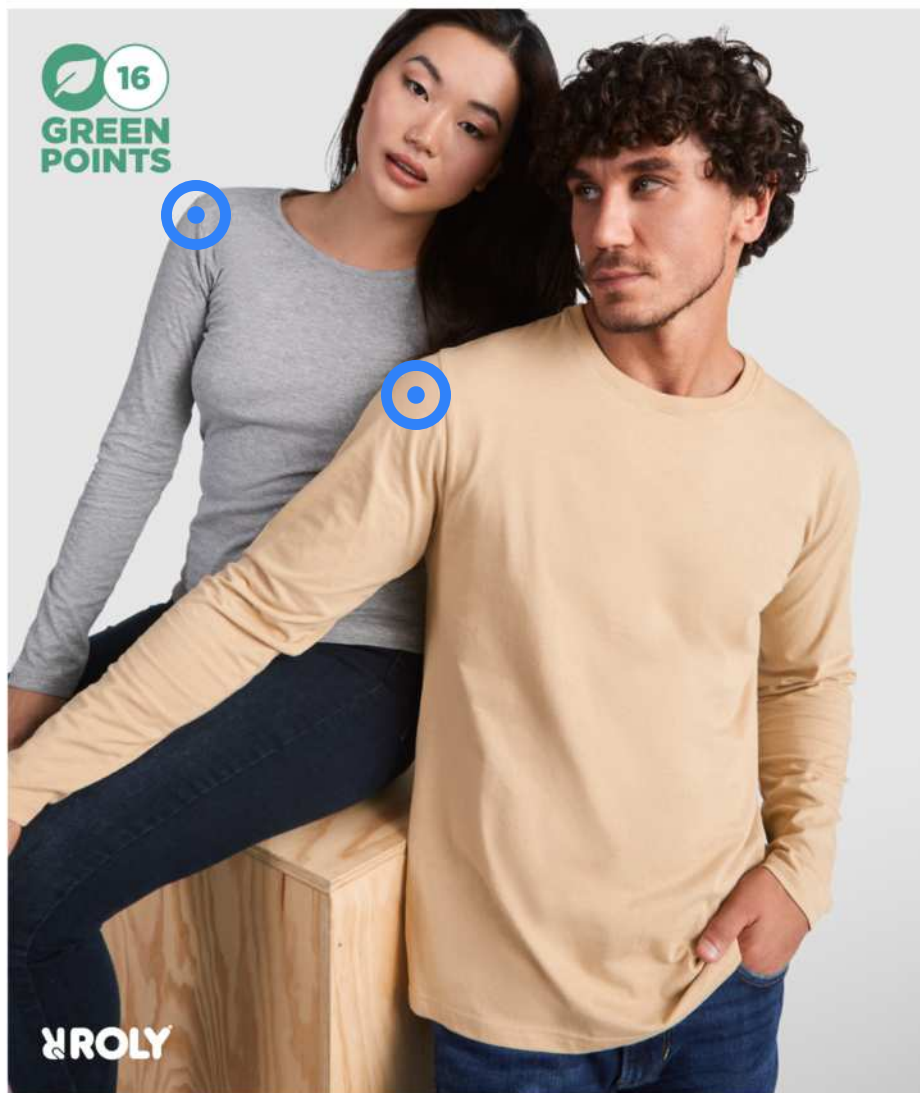

R1217 S-3XL ♂ R1218 S-3XL ♀ EXTREME LONG SLEEVE T-SHIRT | Cotton | 1.43 kg CO₂e
 ○●●●●●●●●●●

37538 2XS-3XL ♀ AVALITE SHORT SLEEVE UNISEX AWARE™ RECYCLED T-SHIRT
 | Recycled cotton - Recycled Polyester | 1.23 kg CO₂e
 ●●○○