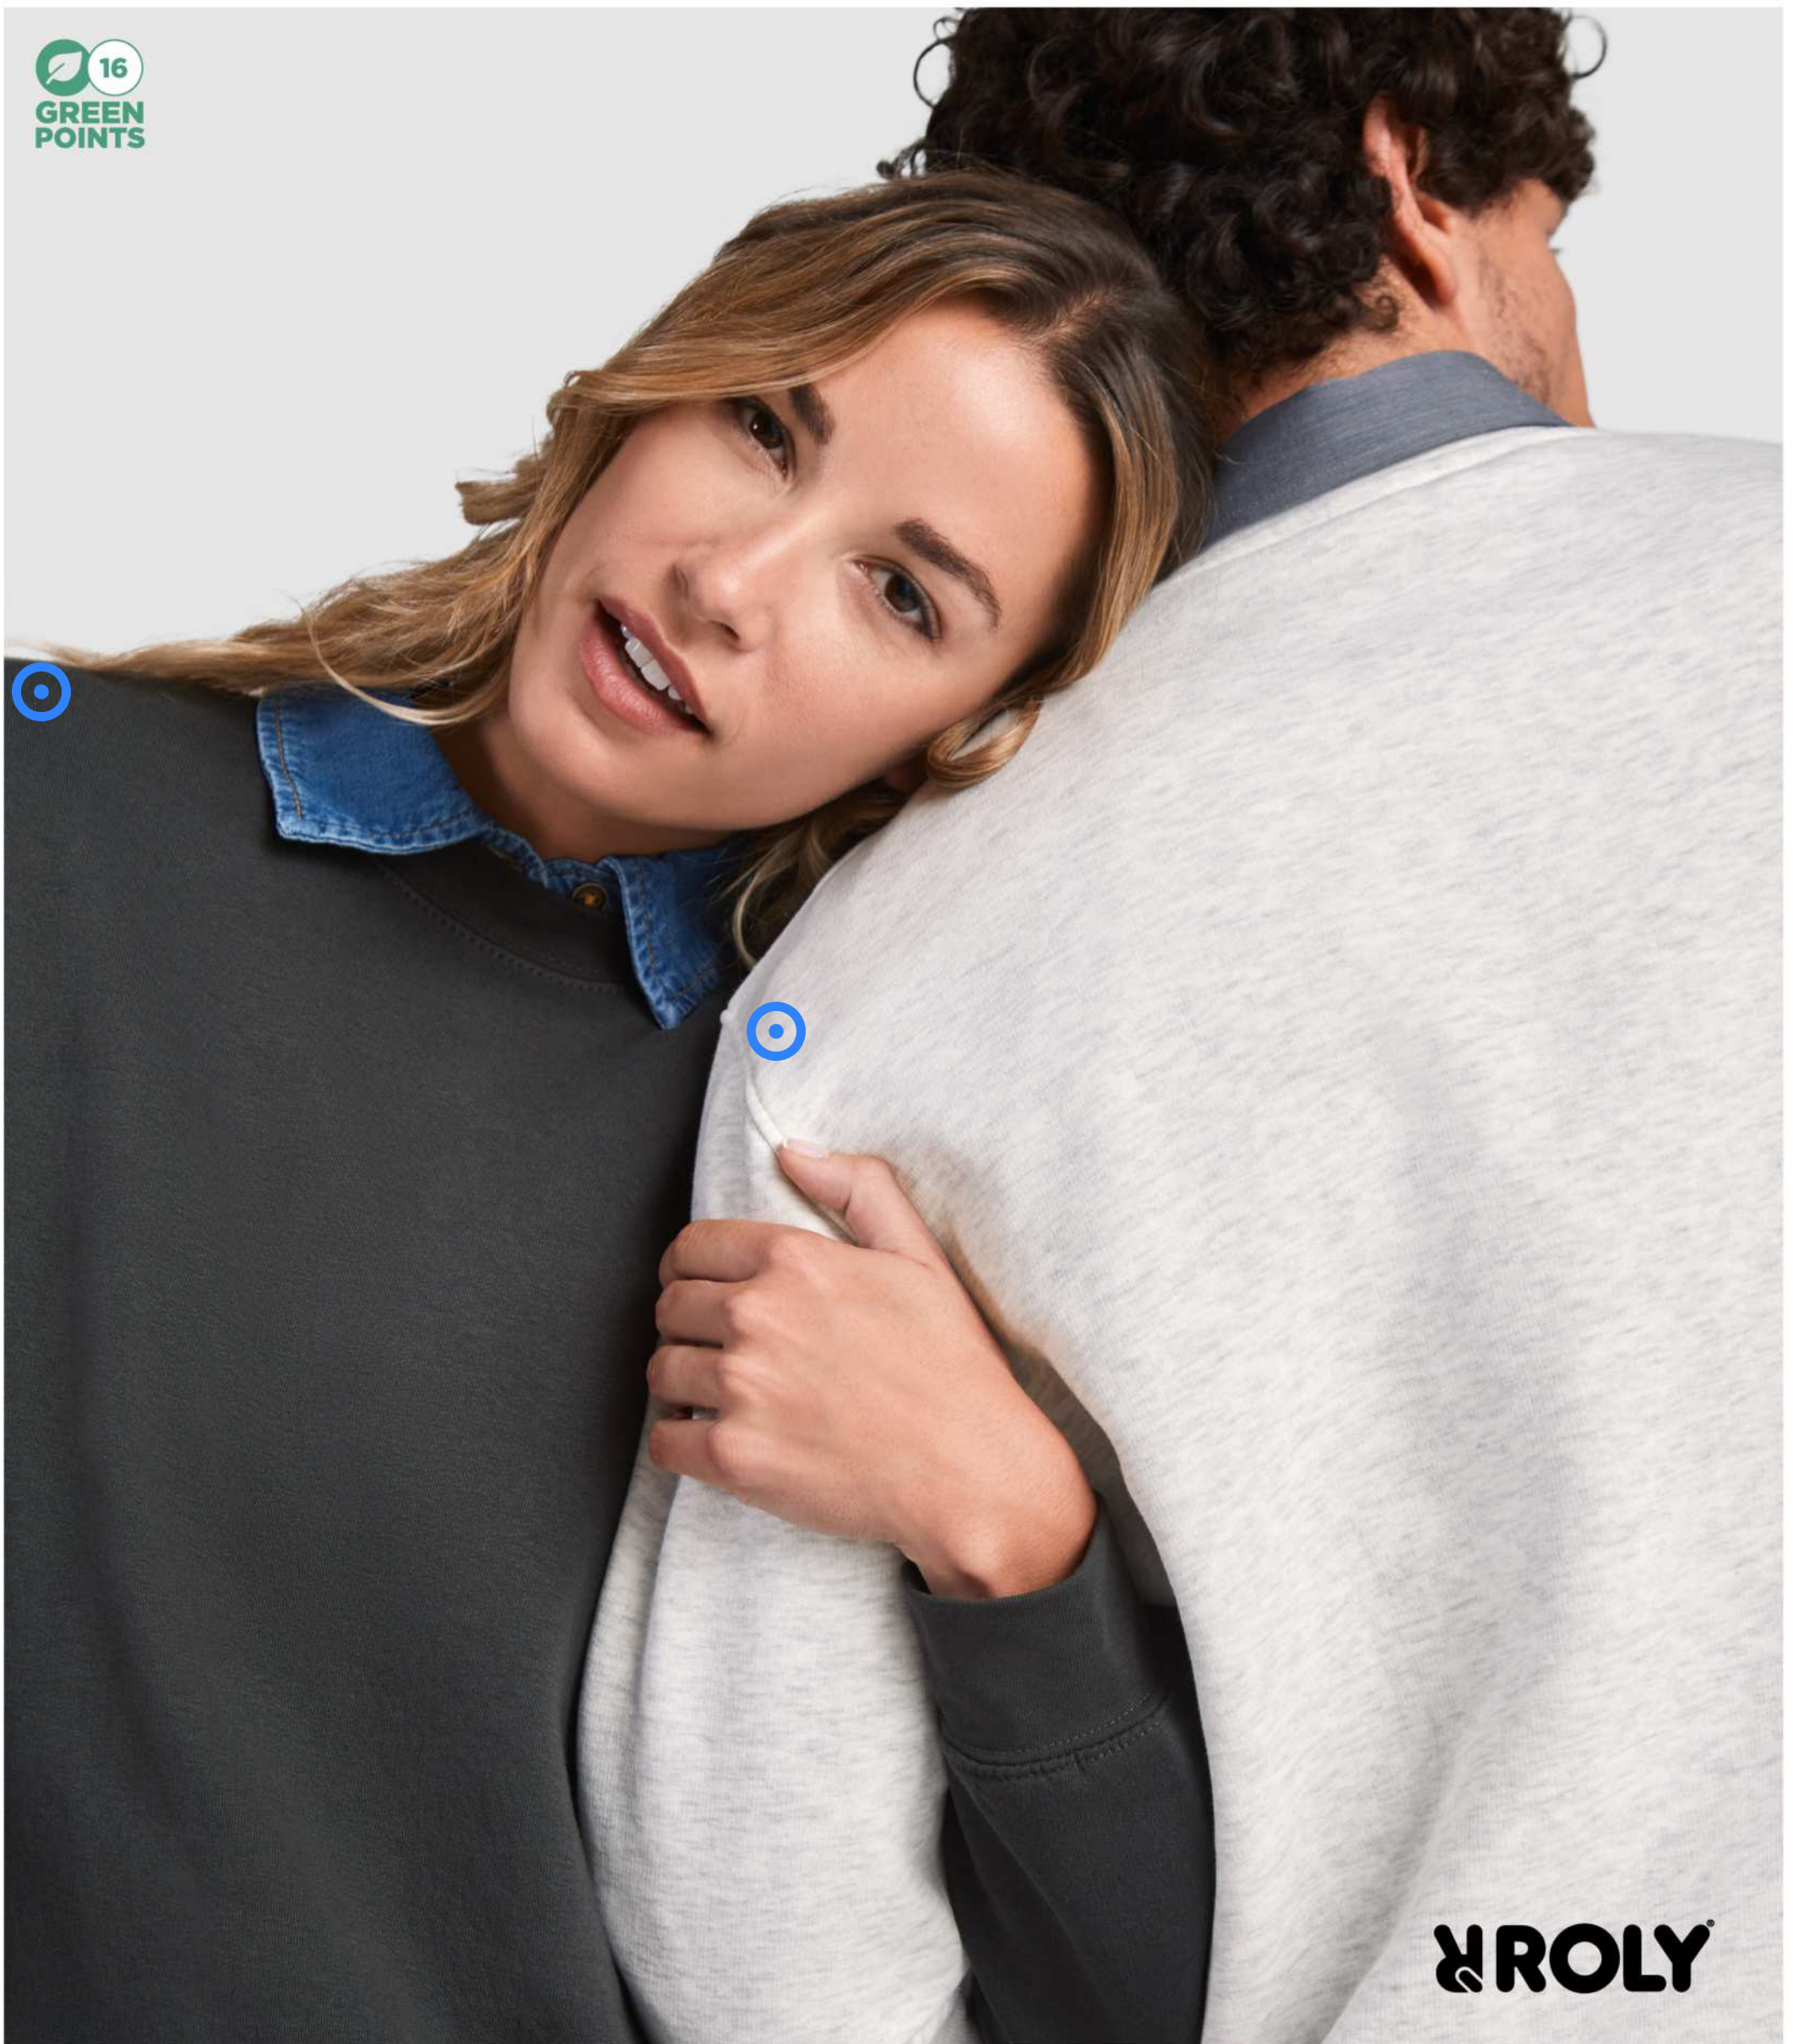

38178 XS-5XL ♂ 38179 XS-4XL ♀ POLLUX LONG SLEEVE
SHIRT | Cotton - Polyester | 1.41 kg CO₂e
○○●●●

ROLY

R1070 XS-3XL ♀ K1070 S-3XL ♂ CLASICA UNISEX CREWNECK SWEATER | Cotton - Polyester | 3,64 kg CO₂e